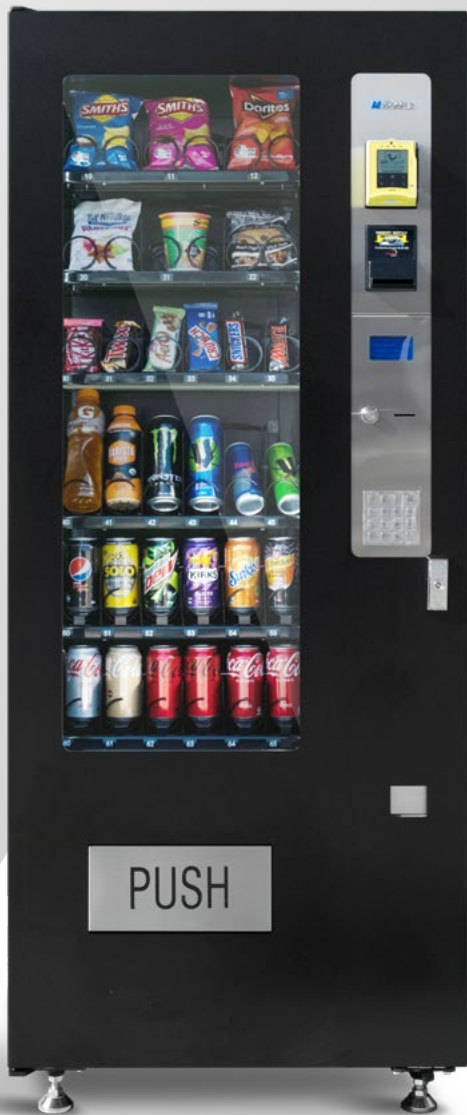

The all new M Series

M Series is a state-of-the-art vending machine with the latest industry features, solid and durable body design exclusively engineered for the Australian market, backed by 24/7 support.

02-9896 0715 or 0411 144 075

M Series **M3000**

-  Cashless Ready
-  Reliable, Solid Build
-  90° Door Opening
-  User Friendly Design
-  Customisable to Vend Different Products
-  LED Lighting Programable
-  7th Tray Option
-  Heated Glass

M Series is a state-of-the-art vending machine with the latest industry features, solid and durable body design exclusively engineered for the Australian market, backed by 24/7 support.

- Weight **300kg**
- Height **1830mm**
- Width **762mm**
- Depth **830mm**

- Key Feature**
- ✓ Danfoss compressor
 - ✓ Powerful refrigeration
 - ✓ Cashless ready
 - ✓ Stainless steel panel
 - ✓ Vend sensors
 - ✓ LED lighting programable
 - ✓ Customisable to vend different products
 - ✓ Heating glass
 - ✓ 3 wire latest mortor system
 - ✓ Dual zone temperature
 - ✓ 7th tray option